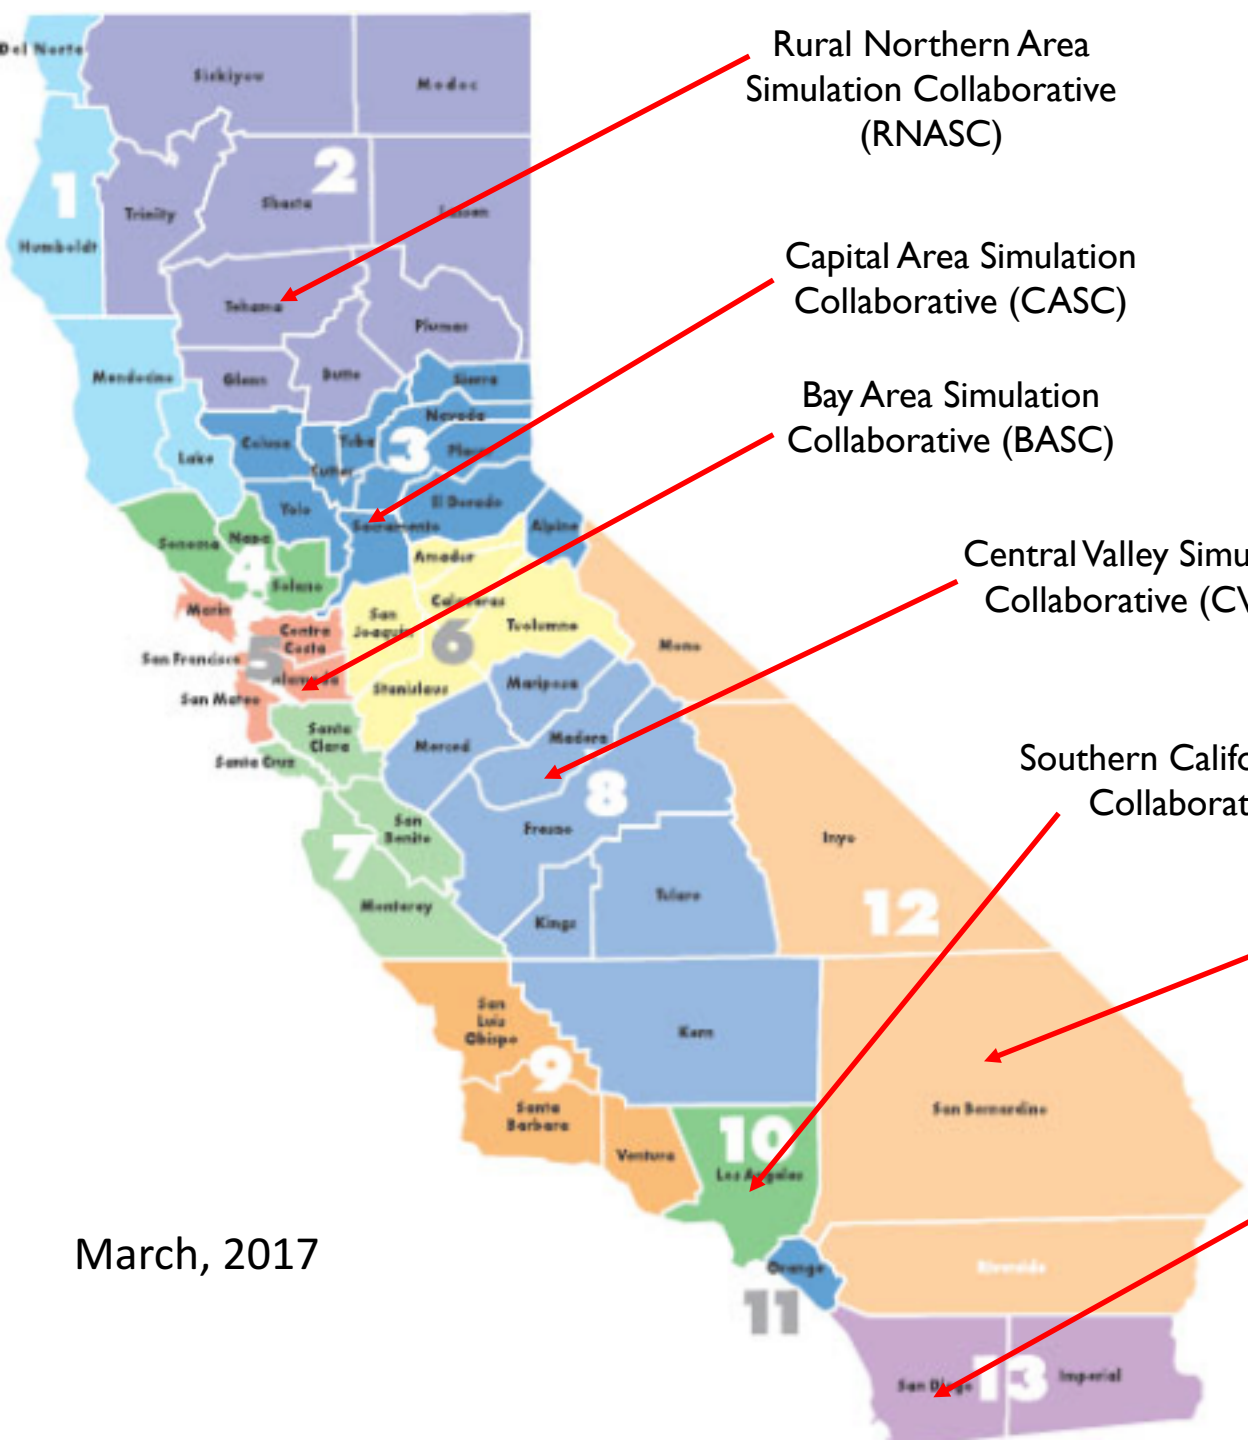

California Simulation Alliance Regional Collaboratives

Rural Northern Area
Simulation Collaborative
(RNASC)

Capital Area Simulation
Collaborative (CASC)

Bay Area Simulation
Collaborative (BASC)

Central Valley Simulation
Collaborative (CVSC)

Southern California Simulation
Collaborative (SCSC)

Inland Empire Simulation
Collaborative (IESC)

San Diego Simulation
Collaborative (SDSC)

March, 2017